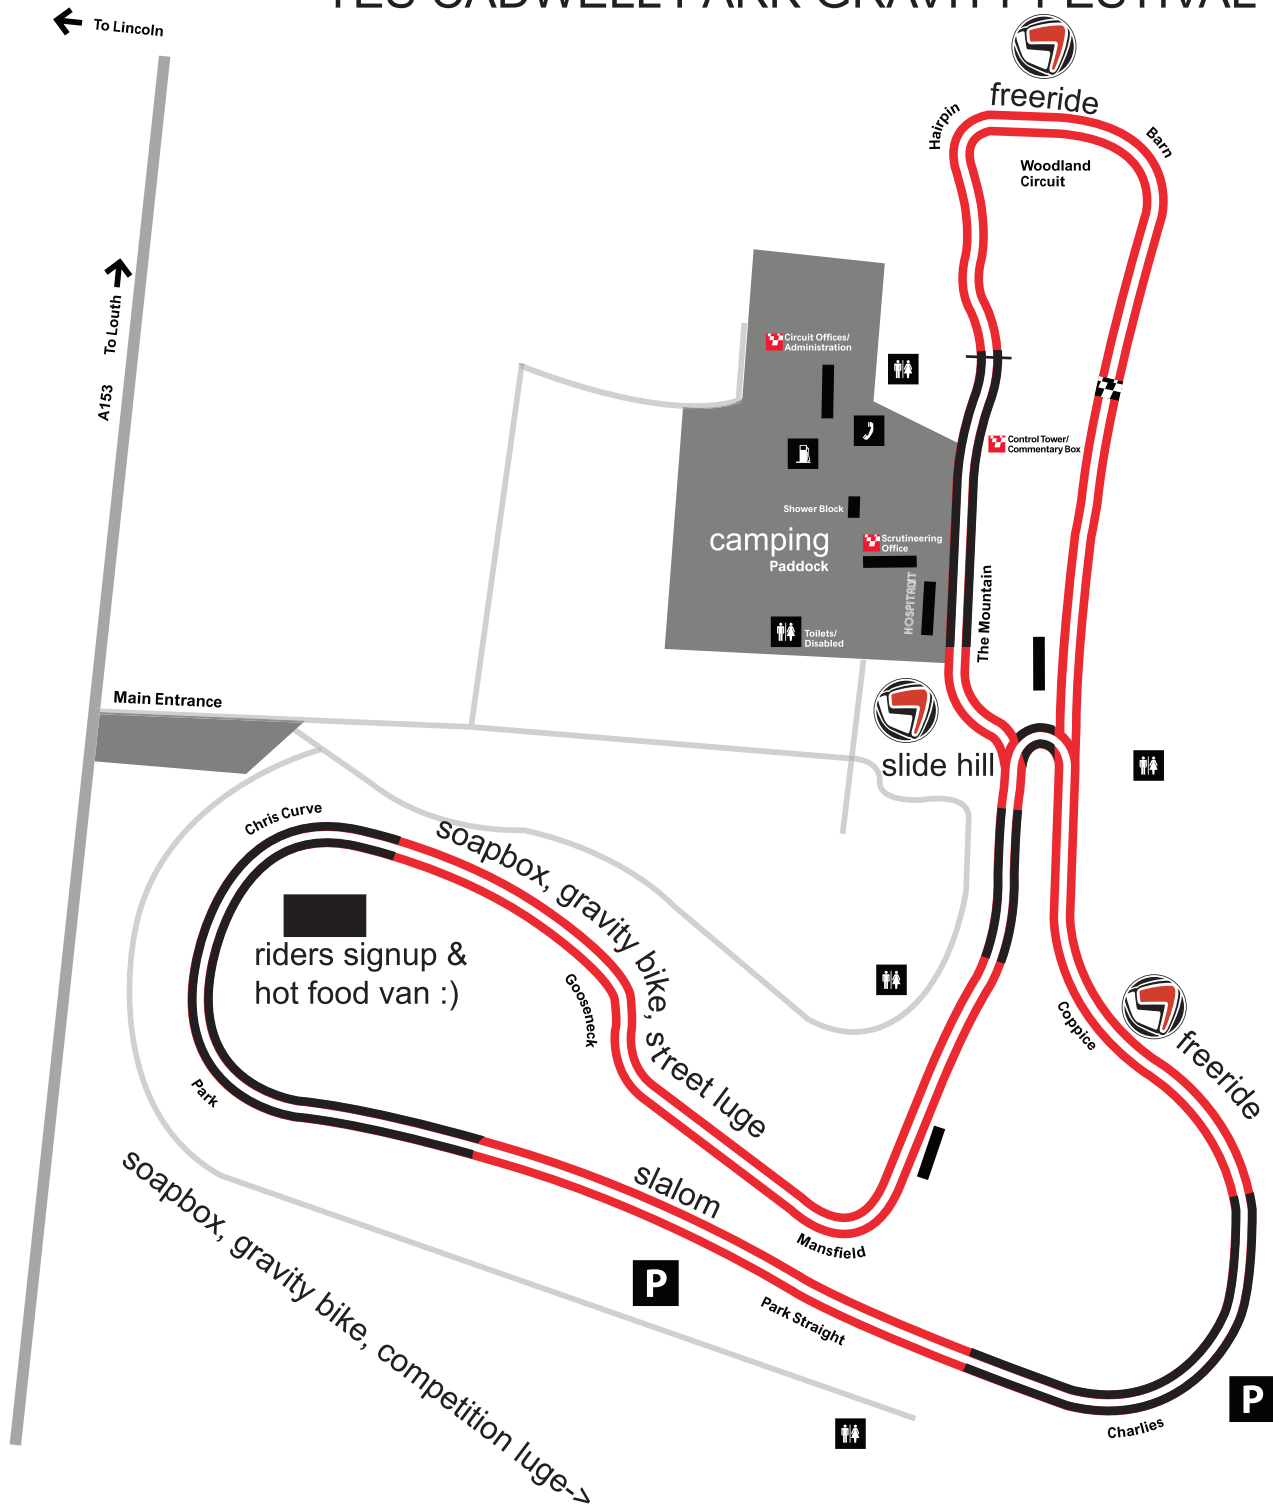

# TES CADWELL PARK GRAVITY FESTIVAL COURSE MAP

KEY			
<b>P</b>	Car parks		Hospitality suites
	Circuit		Toilets
	Other roads		First aid
	Footpaths		Fuel
	Grandstands		Telephones